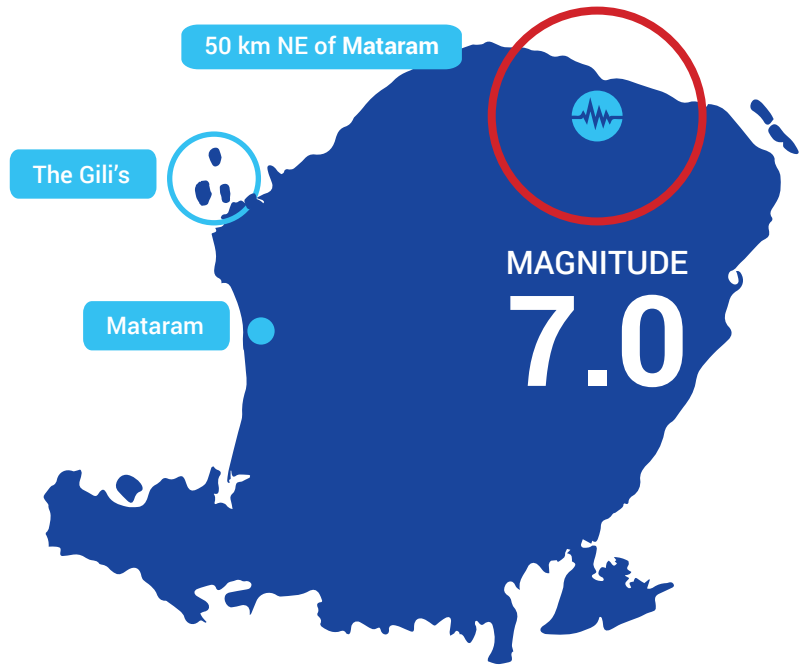

2018 LOMBOK EARTHQUAKE

On 5 August a 7.0 Magnitude earthquake struck Lombok. This was followed by hundreds of aftershocks. North Lombok, East Lombok and the Gili's were affected.

THE AFTERMATH

417.259
PEOPLE DISPLACED